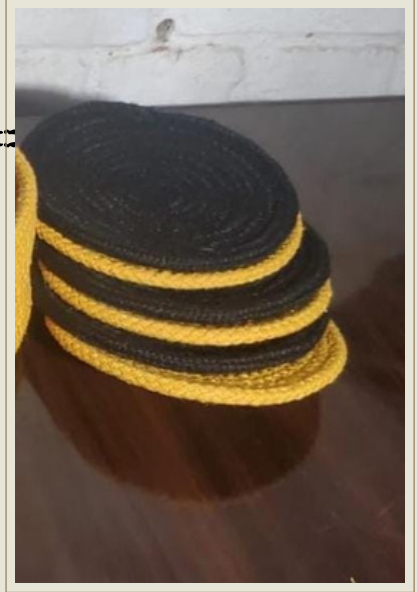

Jute & Cotton Coasters