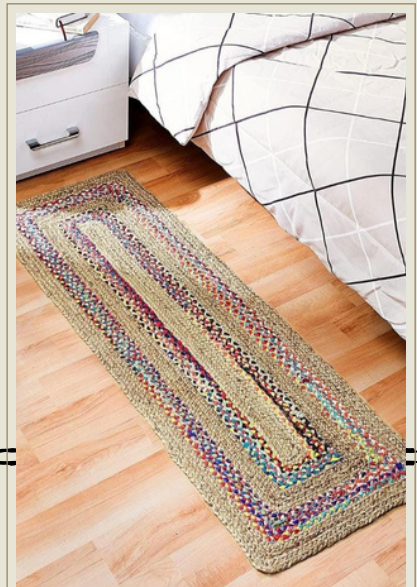

Jute Runner